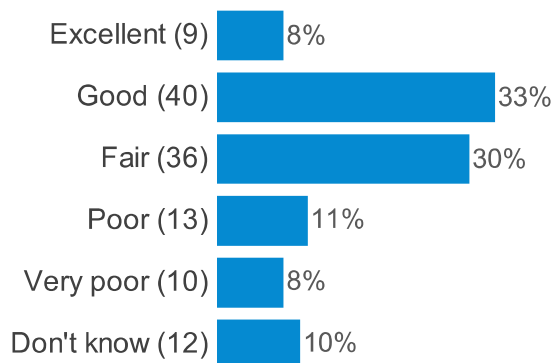

Colney Heath Community Survey 2022

(Q9b. Rating - High Street Recreation Ground - Colney Heath FC)