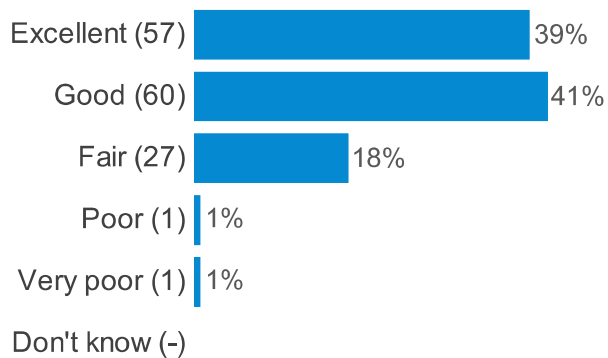

(Q9c. Rating - Colney Heath Common)