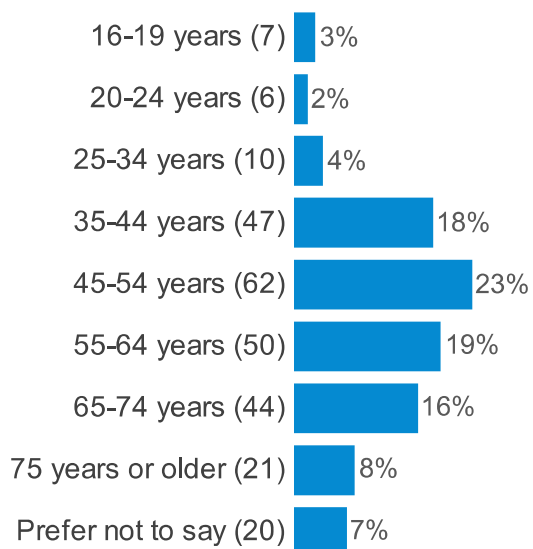

## Colney Heath Community Survey 2022

This report was generated on 23/06/22. Overall 267 respondents completed this questionnaire. The report has been filtered to show the responses for 'All Respondents'.

**Q1. Which part of the Parish do you live in?****Q3. What is your age group?**