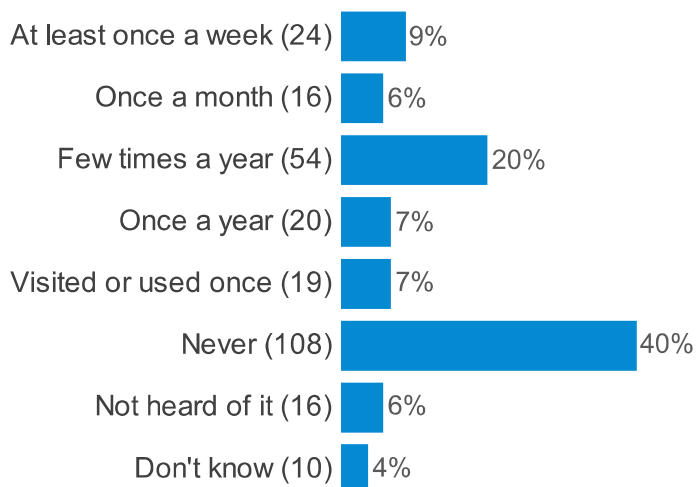

## Colney Heath Community Survey 2022

**Q4. Are you a parent, carer or guardian of a child or young person?****Q5. What do you like most about living in Colney Heath Parish?**

Colney Heath Community Survey 2022

**Q6. And what do you dislike most about living in Colney Heath Parish?**

**Q7a. Facilities and things to do for pre-school children**

**Q7b. Facilities and things to do for children aged 5-11****Q7c. Facilities and things to do for children and young people aged 12-18****Q7d. Facilities and things to do for adults aged 18-65**

**Q7e. Facilities and things to do for adults aged 65+**

**Q8a. Frequency of visiting - Roestock Park**

**Q8b. Frequency of visiting - High Street Recreation Ground - Colney Heath FC**

**Q8c. Frequency of visiting - Colney Heath Common**