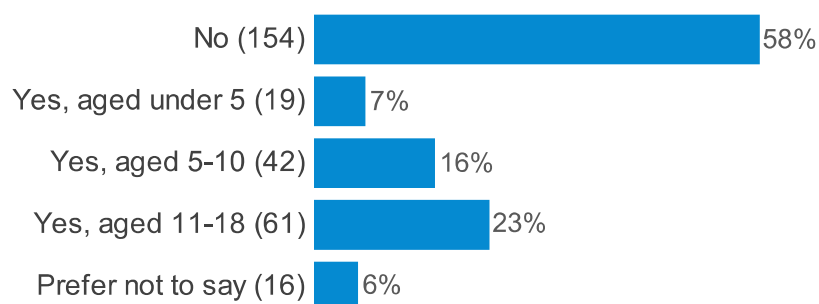

Colney Heath Community Survey 2022

Q4. Are you a parent, carer or guardian of a child or young person?