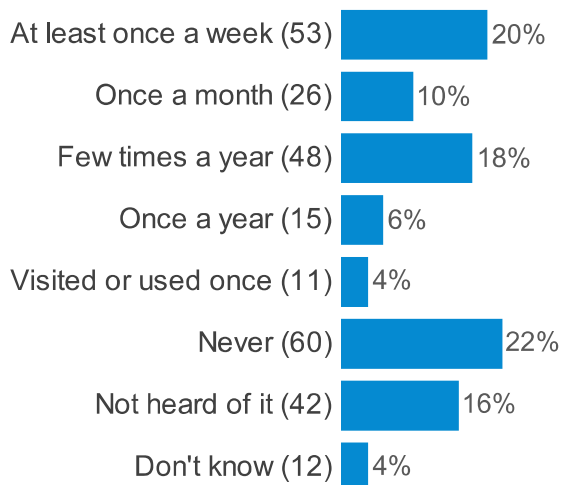

## Colney Heath Community Survey 2022

**Q4. Are you a parent, carer or guardian of a child or young person?****Q5. What do you like most about living in Colney Heath Parish?**

Colney Heath Community Survey 2022

**Q6. And what do you dislike most about living in Colney Heath Parish?**

**Q7a. Facilities and things to do for pre-school children**

**Q7b. Facilities and things to do for children aged 5-11****Q7c. Facilities and things to do for children and young people aged 12-18****Q7d. Facilities and things to do for adults aged 18-65**

**Q7e. Facilities and things to do for adults aged 65+**

**Q8a. Frequency of visiting - Roestock Park**

**Q8b. Frequency of visiting - High Street Recreation Ground - Colney Heath FC**

**Q8c. Frequency of visiting - Colney Heath Common**