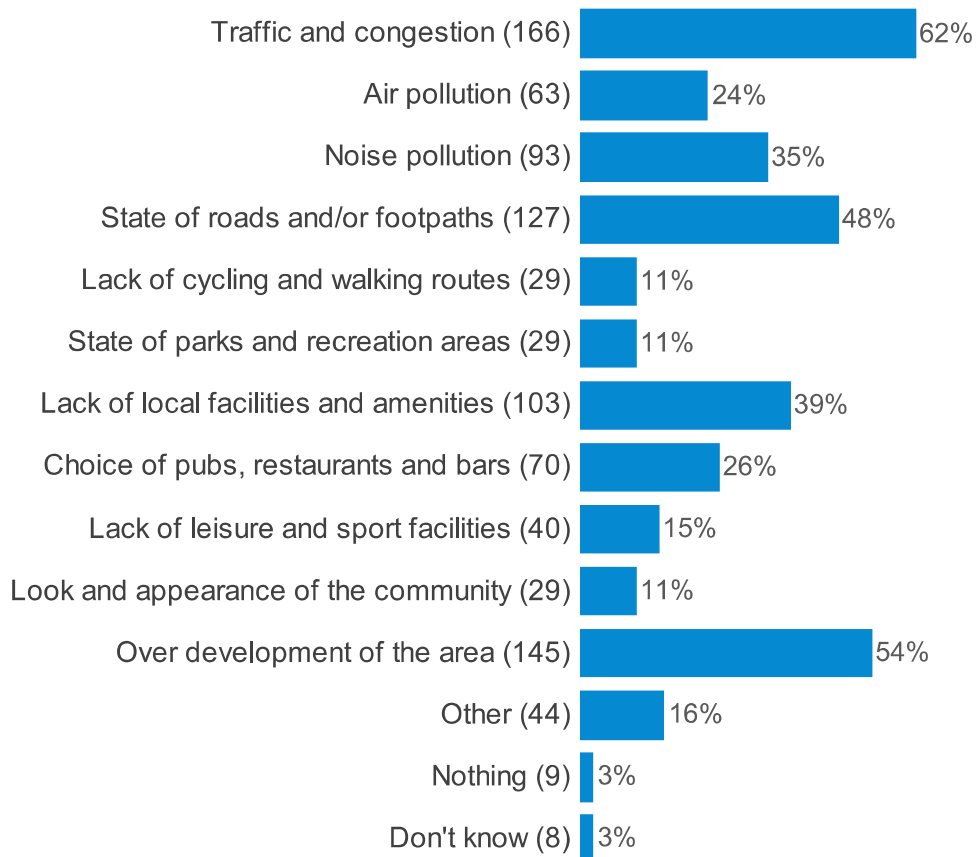

Colney Heath Community Survey 2022

Q6. And what do you dislike most about living in Colney Heath Parish?