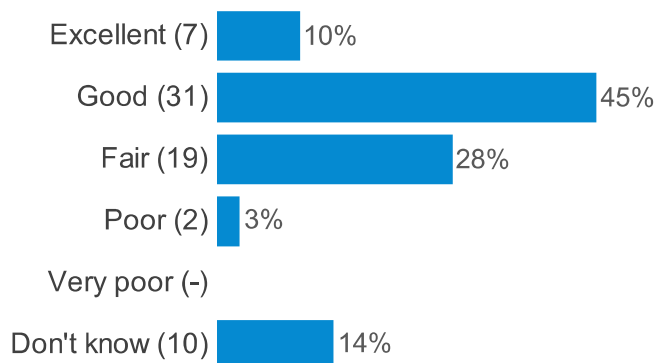

(Q9d. Rating - Tyttenhanger Play Area and open space)