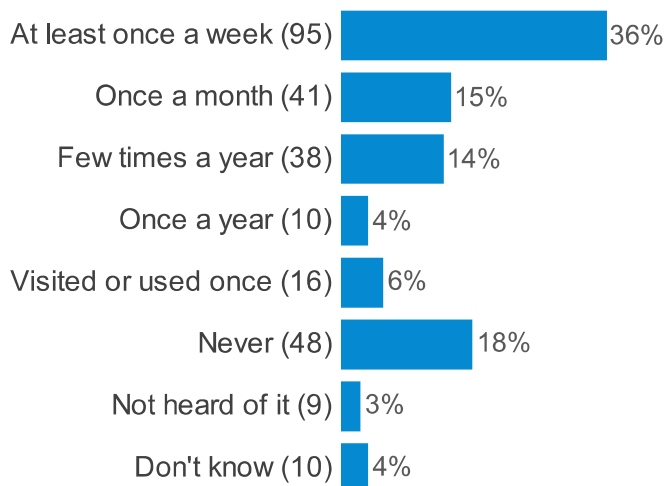

**Q7e. Facilities and things to do for adults aged 65+**

**Q8a. Frequency of visiting - Roestock Park**

**Q8b. Frequency of visiting - High Street Recreation Ground - Colney Heath FC**

**Q8c. Frequency of visiting - Colney Heath Common**