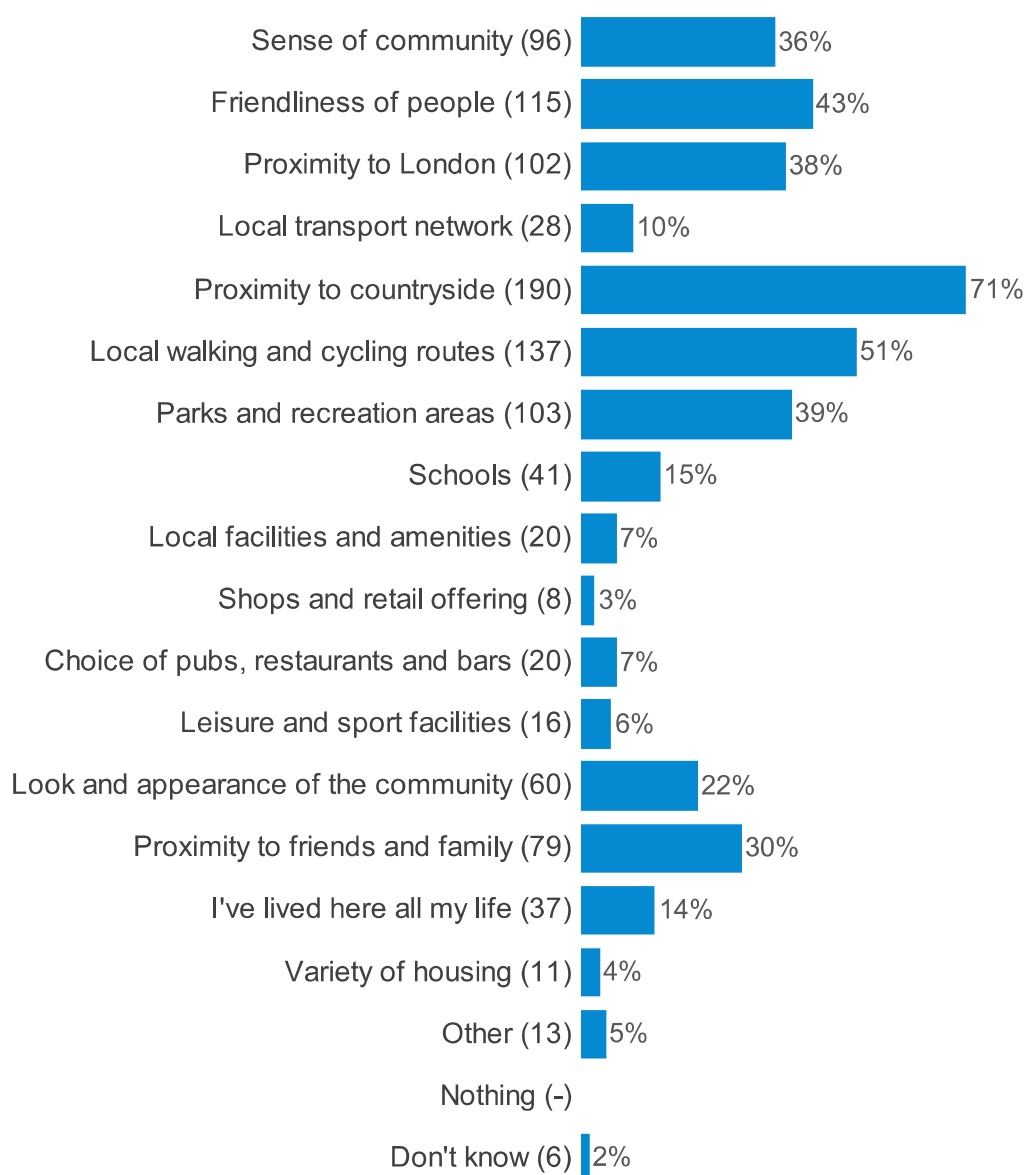

## Colney Heath Community Survey 2022

This report was generated on 23/06/22. Overall 267 respondents completed this questionnaire. The report has been filtered to show the responses for 'All Respondents'.

**Q1. Which part of the Parish do you live in?****Q3. What is your age group?**

## Colney Heath Community Survey 2022

**Q4. Are you a parent, carer or guardian of a child or young person?****Q5. What do you like most about living in Colney Heath Parish?**

Colney Heath Community Survey 2022