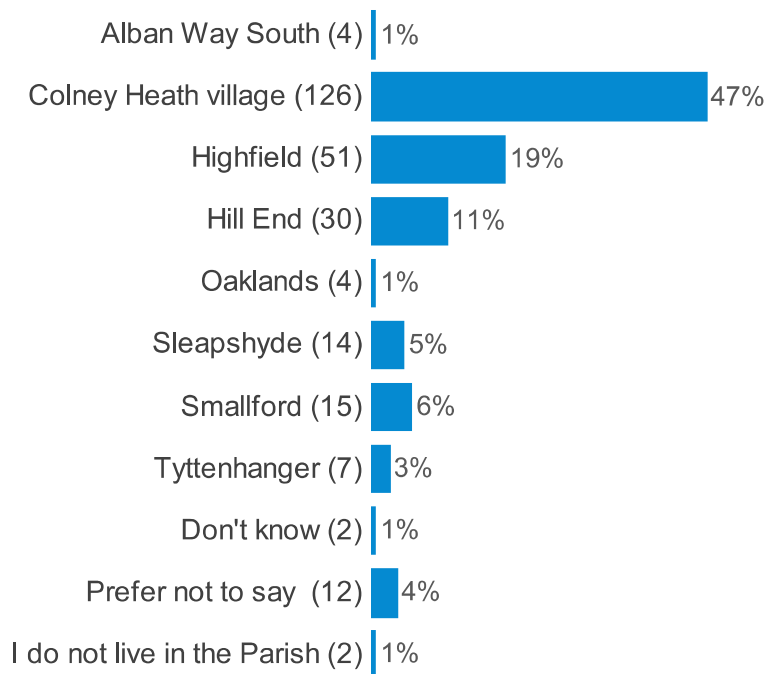

Colney Heath Community Survey 2022

This report was generated on 23/06/22. Overall 267 respondents completed this questionnaire. The report has been filtered to show the responses for 'All Respondents'.

Q1. Which part of the Parish do you live in?