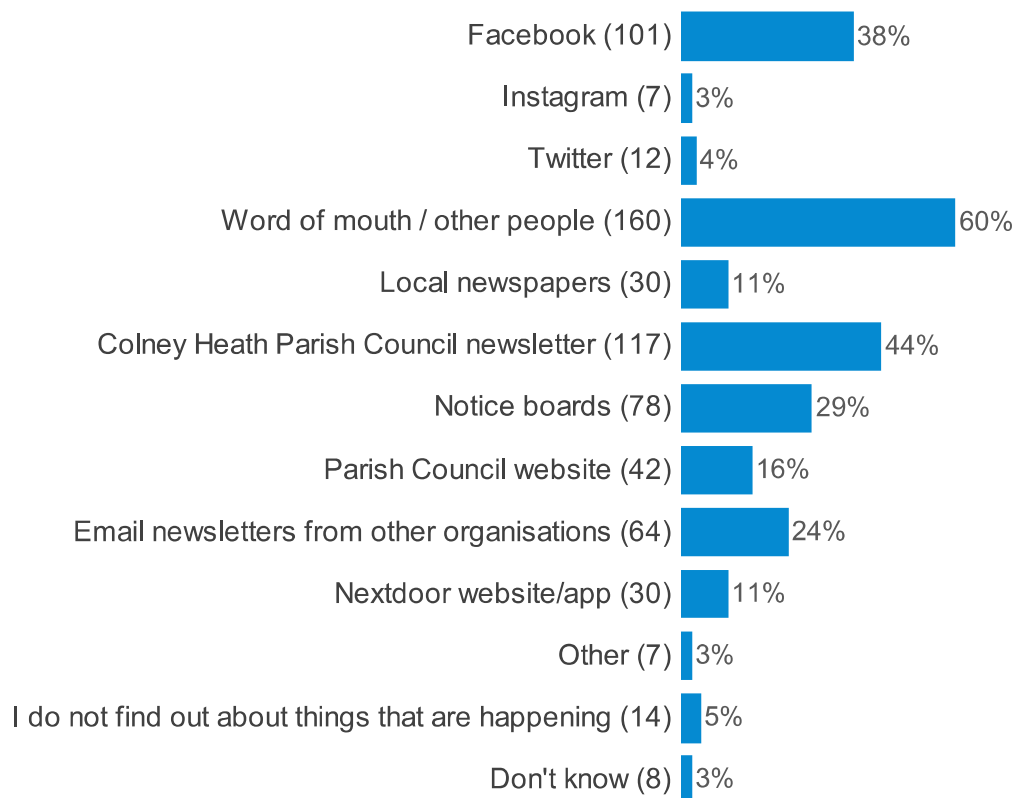

Colney Heath Community Survey 2022

Q10. How do you usually find out about things that are happening in Colney Heath Parish?