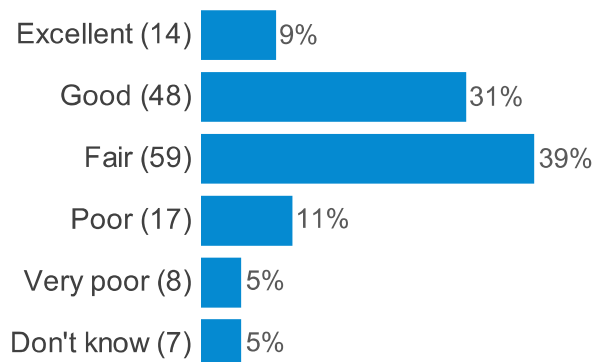

(Q9a. Rating - Roestock Park)