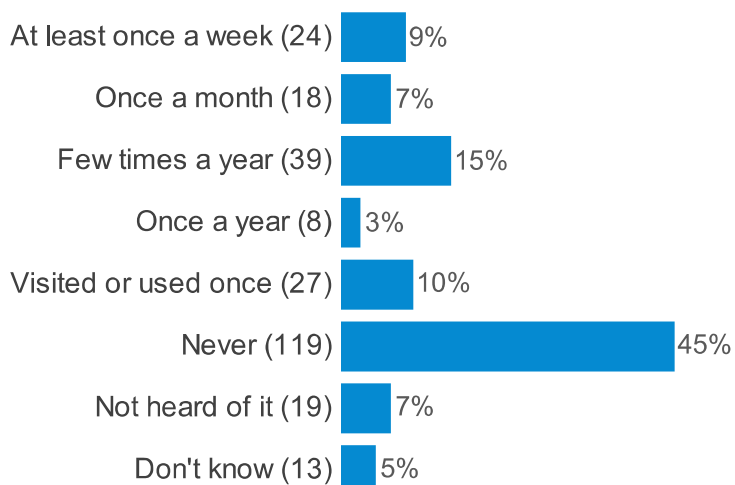

Q8d. Frequency of visiting - Tyttenhanger Play Area and open space