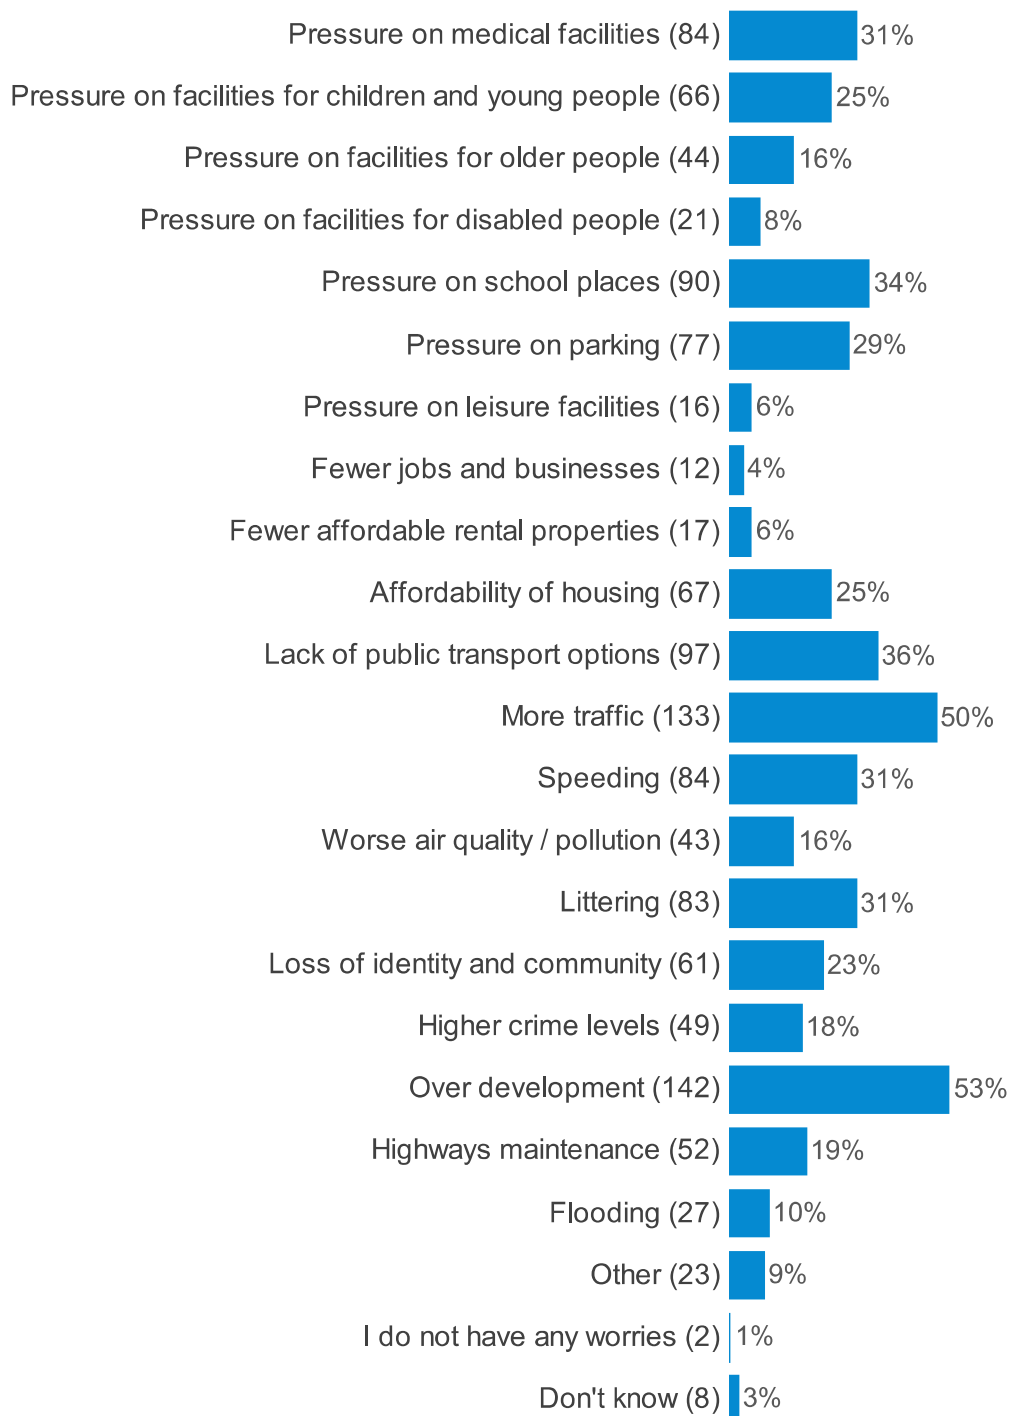

## Colney Heath Community Survey 2022

**(Q9b. Rating - High Street Recreation Ground - Colney Heath FC)****(Q9c. Rating - Colney Heath Common)****(Q9d. Rating - Tyttenhanger Play Area and open space)**

## Colney Heath Community Survey 2022

**Q10. How do you usually find out about things that are happening in Colney Heath Parish?**

Colney Heath Community Survey 2022

**Q11. What, if anything, most worries you about the future of Colney Heath Parish?**

## Colney Heath Community Survey 2022

**Q12a. Agreement for investment - Roestock Park and the former Scout & Guide Centre****Q12b. Agreement for investment - High Street Recreation Ground - Colney Heath FC****Q12c. Agreement for investment - Gloucester Park**